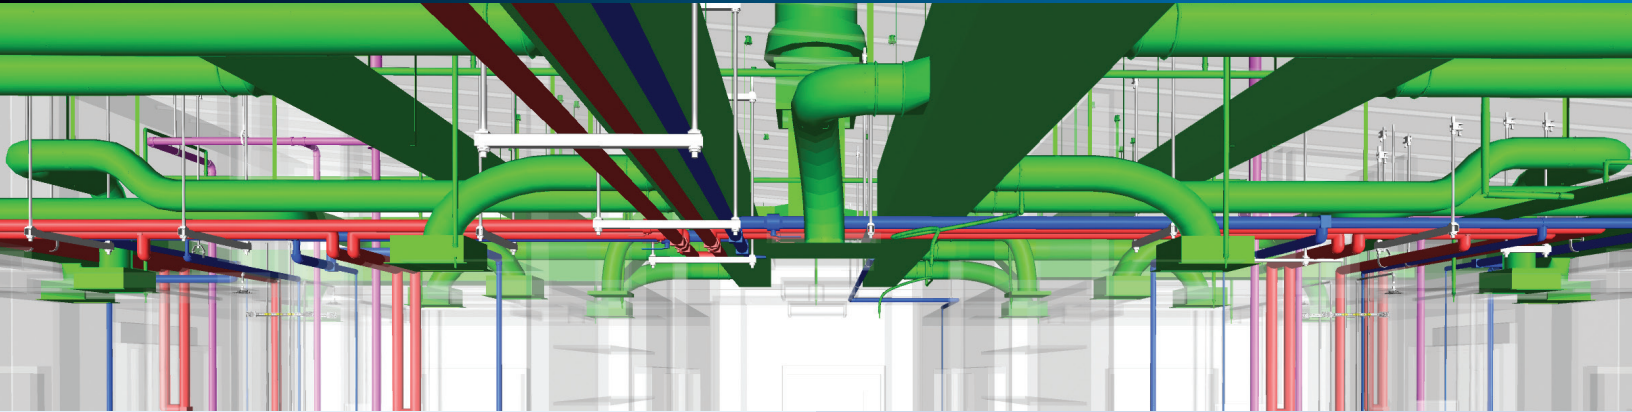

Uponor BIM Services moves project schedules forward

Uponor

We understand meeting production schedules and budgets is paramount to your success.

Partnering with Uponor BIM Services enables you to make smarter design decisions – including prefabrication, which can lower total project costs, provide safer work environments, and accelerate the construction schedule.

➤ Modeling and coordination

- Domestic water and hydronic piping
- Hanger layouts and structural supports
- Spooling and fabrication detailing
- Shop, install, and as-built drawings

➤ Virtual BIM coordination